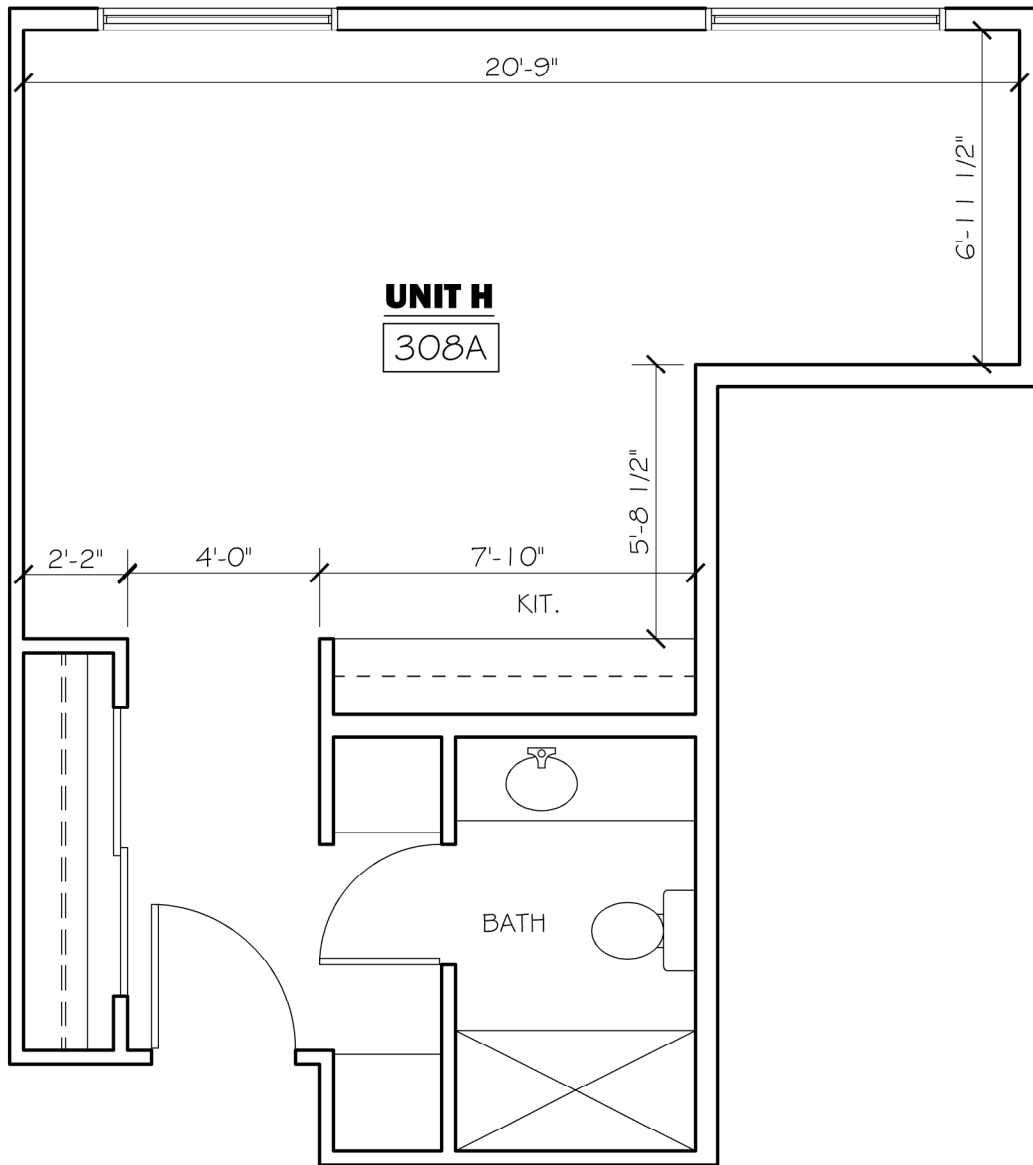

## UNIT G 305A

Scale: 1/4"=1'-0"

Total Square Footage: 718

**UNIT E - 306**

Scale: 1/4"=1'-0"

Total Square Footage: 606

**UNIT E - 307**

Scale: 3/16"=1'-0"

Total Square Footage: 805

## UNIT H - 308A

Scale: 1/4"=1'-0"

Total Square Footage: 360

## UNIT K - 414

Scale: 1/4"=1'-0"

Total Square Footage: 942