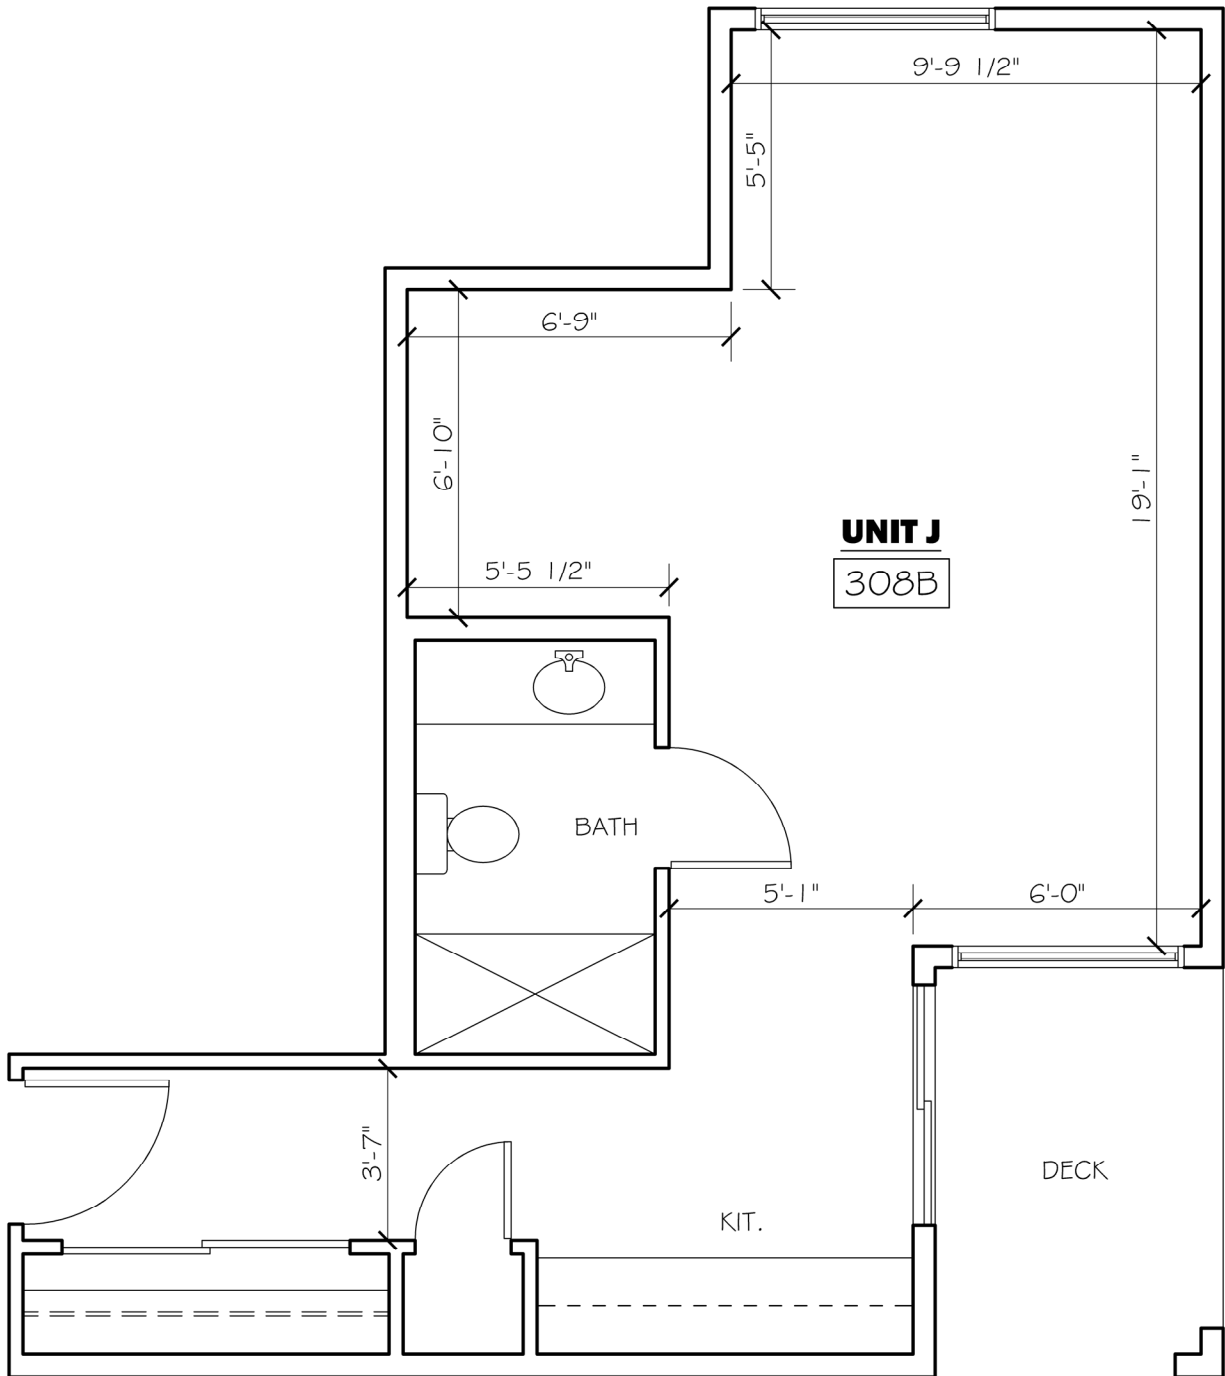

## UNIT G 305A

Scale: 1/4"=1'-0"

Total Square Footage: 718

**UNIT E - 306**

Scale: 1/4"=1'-0"

Total Square Footage: 606

**UNIT E - 307**

Scale: 3/16"=1'-0"

Total Square Footage: 805

## UNIT H - 308A

Scale: 1/4"=1'-0"

Total Square Footage: 360

## UNIT K - 414

Scale: 1/4"=1'-0"

Total Square Footage: 942