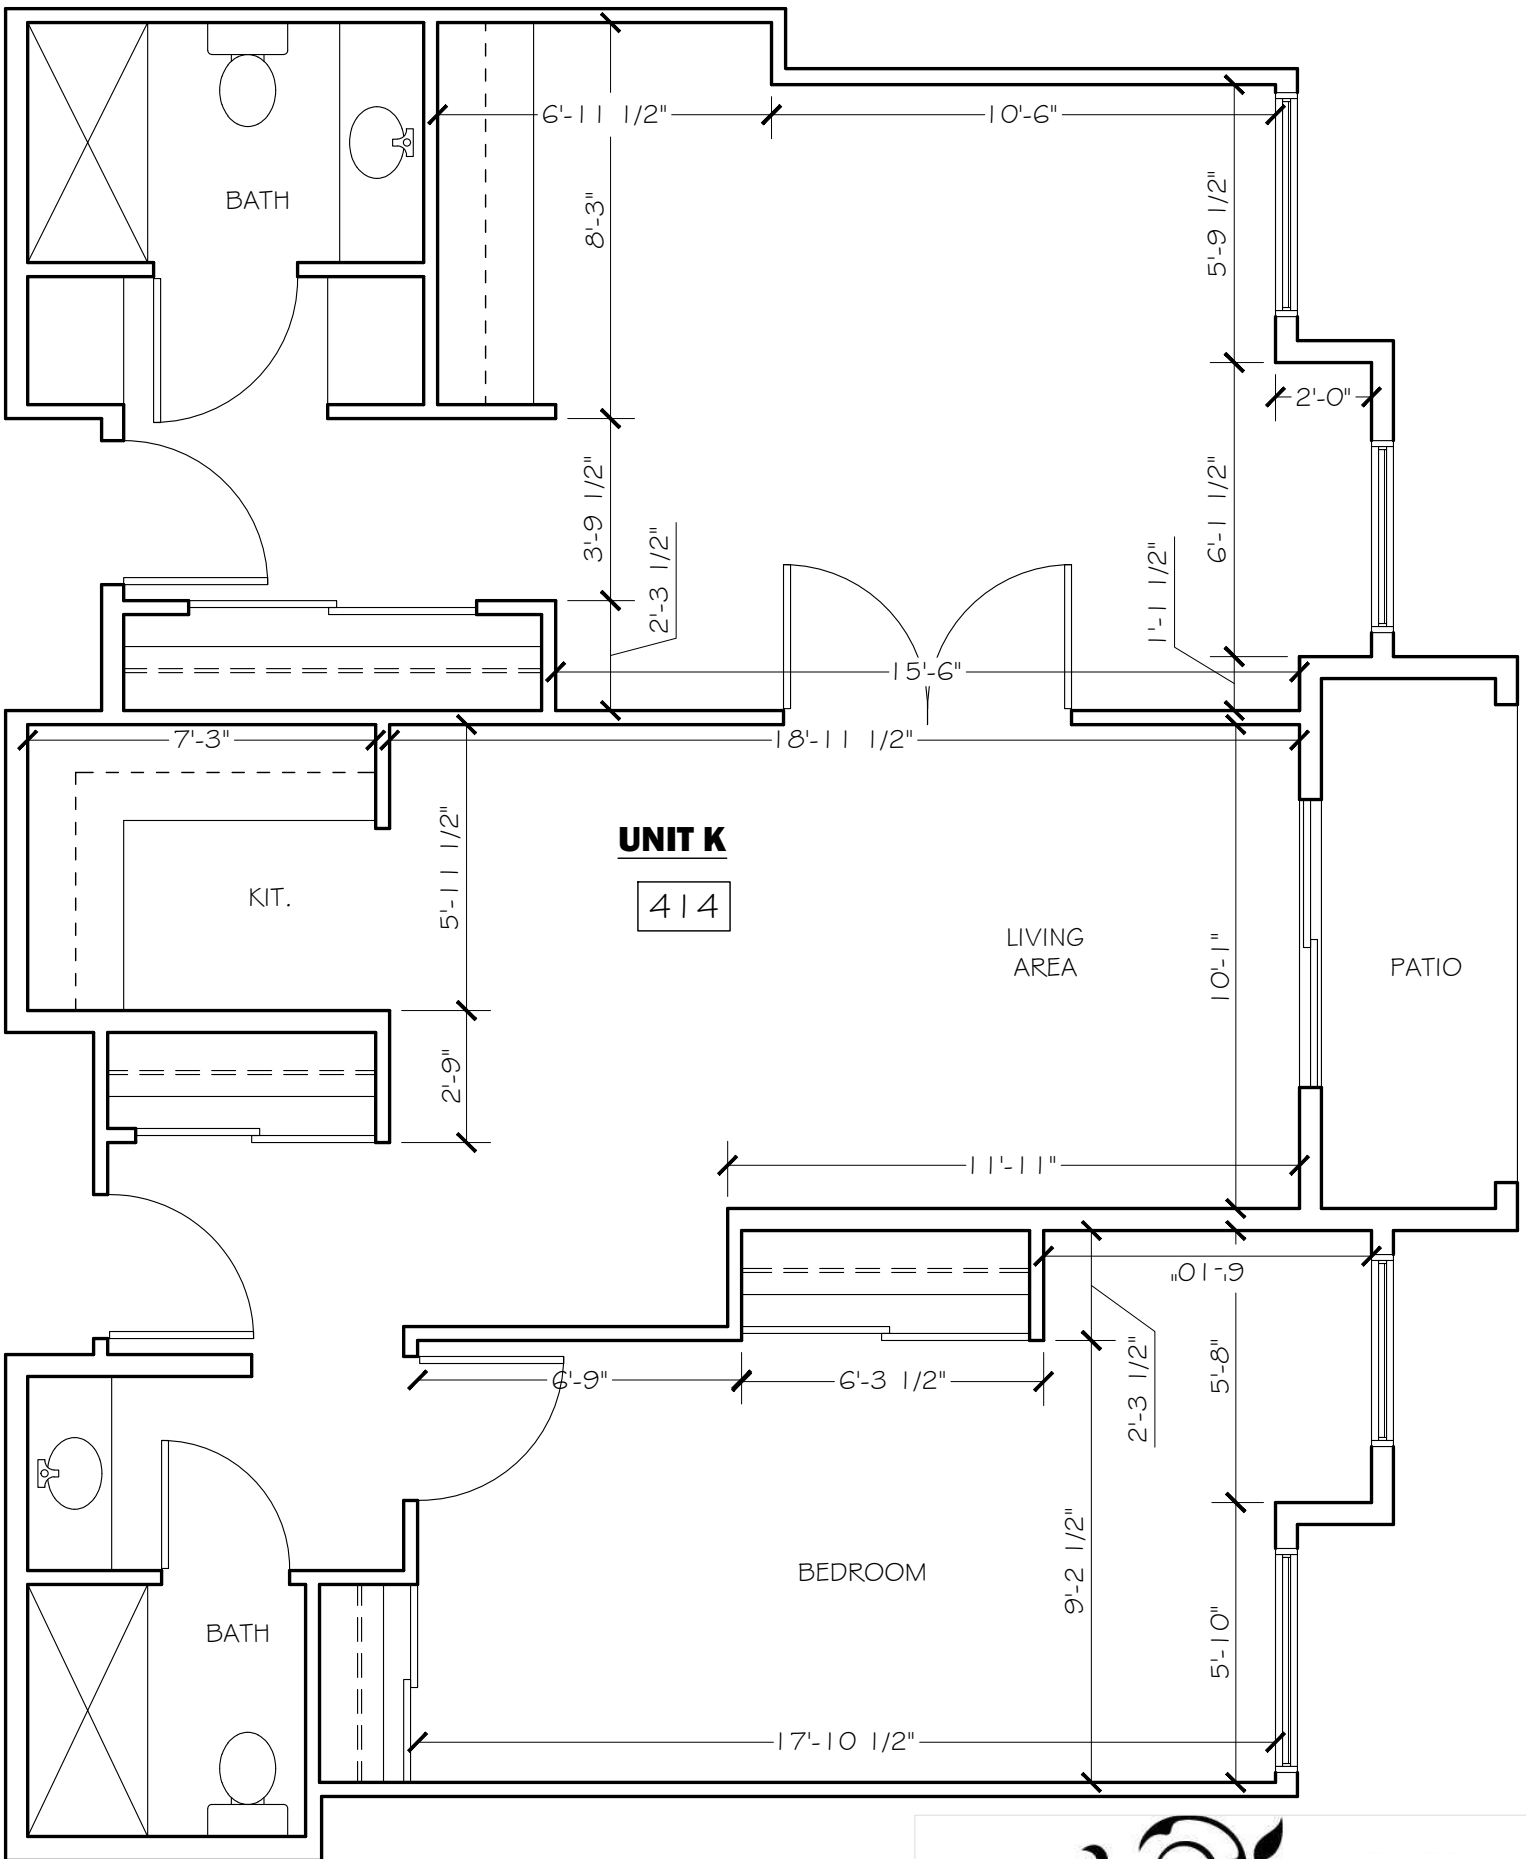

## UNIT G 305A

Scale: 1/4"=1'-0"

Total Square Footage: 718

**UNIT E - 306**

Scale: 1/4"=1'-0"

Total Square Footage: 606

**UNIT E - 307**

Scale: 3/16"=1'-0"

Total Square Footage: 805

## UNIT H - 308A

Scale: 1/4"=1'-0"

Total Square Footage: 360

## UNIT J - 308B

Scale: 1/4"=1'-0"

Total Square Footage: 416

**UNIT A - 312**

Scale: 1/4"=1'-0"  
Total Square Footage: 679