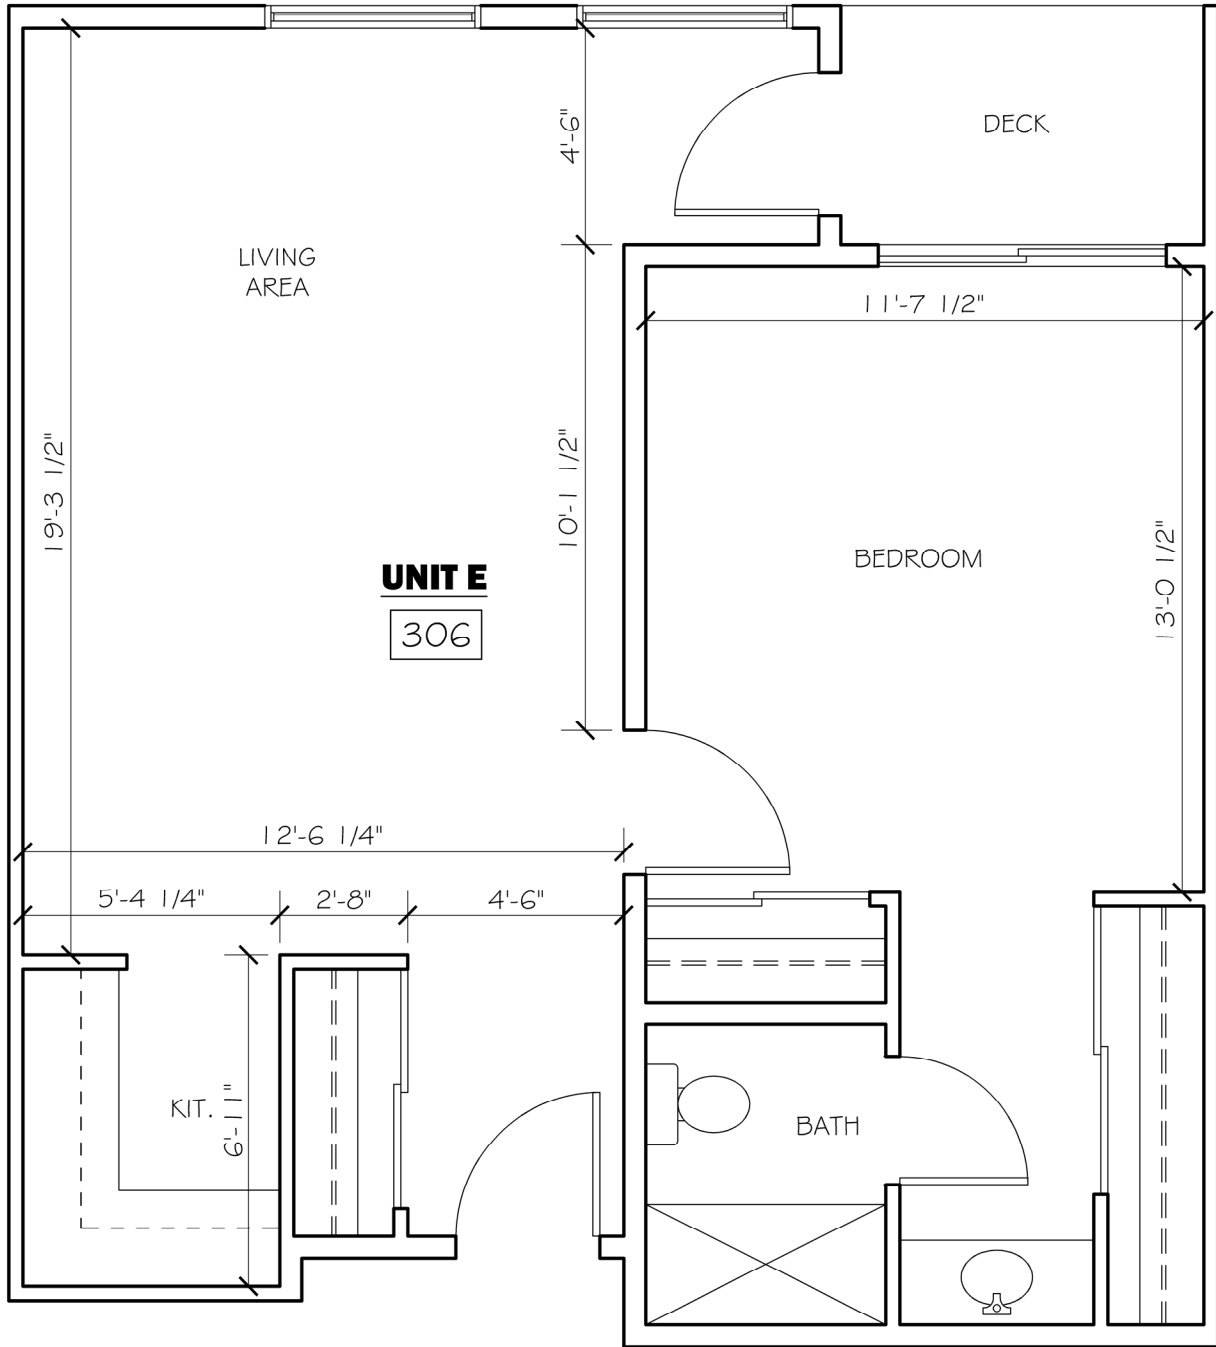

## UNIT G 305A

Scale: 1/4"=1'-0"

Total Square Footage: 718

**UNIT E - 306**

Scale: 1/4"=1'-0"

Total Square Footage: 606

**UNIT E - 307**

Scale: 3/16"=1'-0"

Total Square Footage: 805

## UNIT H - 308A

Scale: 1/4"=1'-0"

Total Square Footage: 360

## UNIT J - 308B

Scale: 1/4"=1'-0"

Total Square Footage: 416

**UNIT A - 312**

Scale: 1/4"=1'-0"  
Total Square Footage: 679