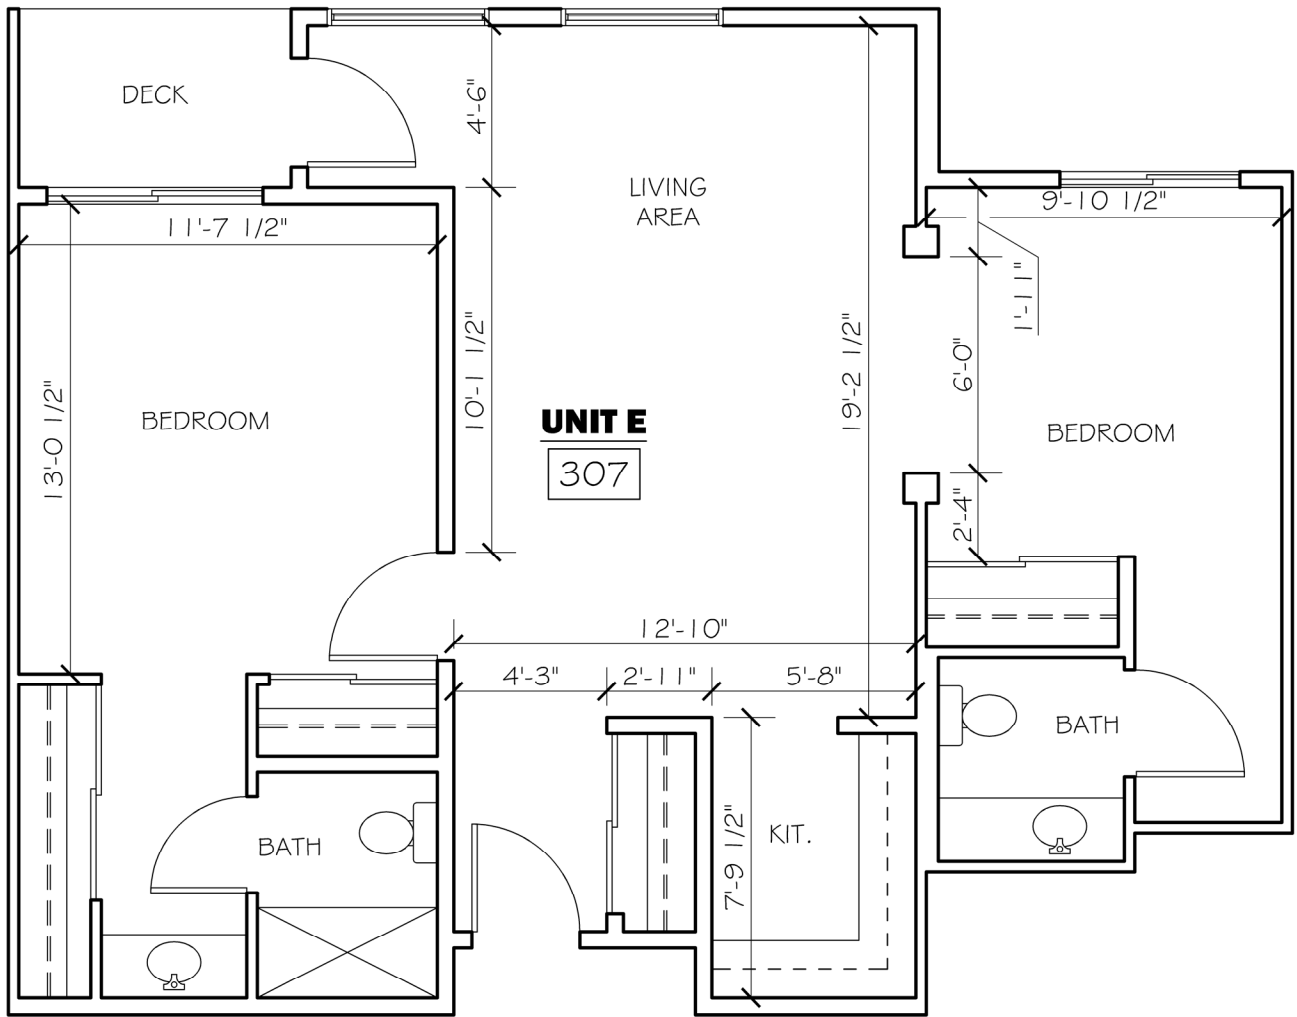

## UNIT G 305A

Scale: 1/4"=1'-0"

Total Square Footage: 718

**UNIT E - 306**

Scale: 1/4"=1'-0"

Total Square Footage: 606

**UNIT E - 307**

Scale: 3/16"=1'-0"

Total Square Footage: 805

## UNIT H - 308A

Scale: 1/4"=1'-0"

Total Square Footage: 360

## UNIT J - 308B

Scale: 1/4"=1'-0"

Total Square Footage: 416

**UNIT A - 312**

Scale: 1/4"=1'-0"  
Total Square Footage: 679