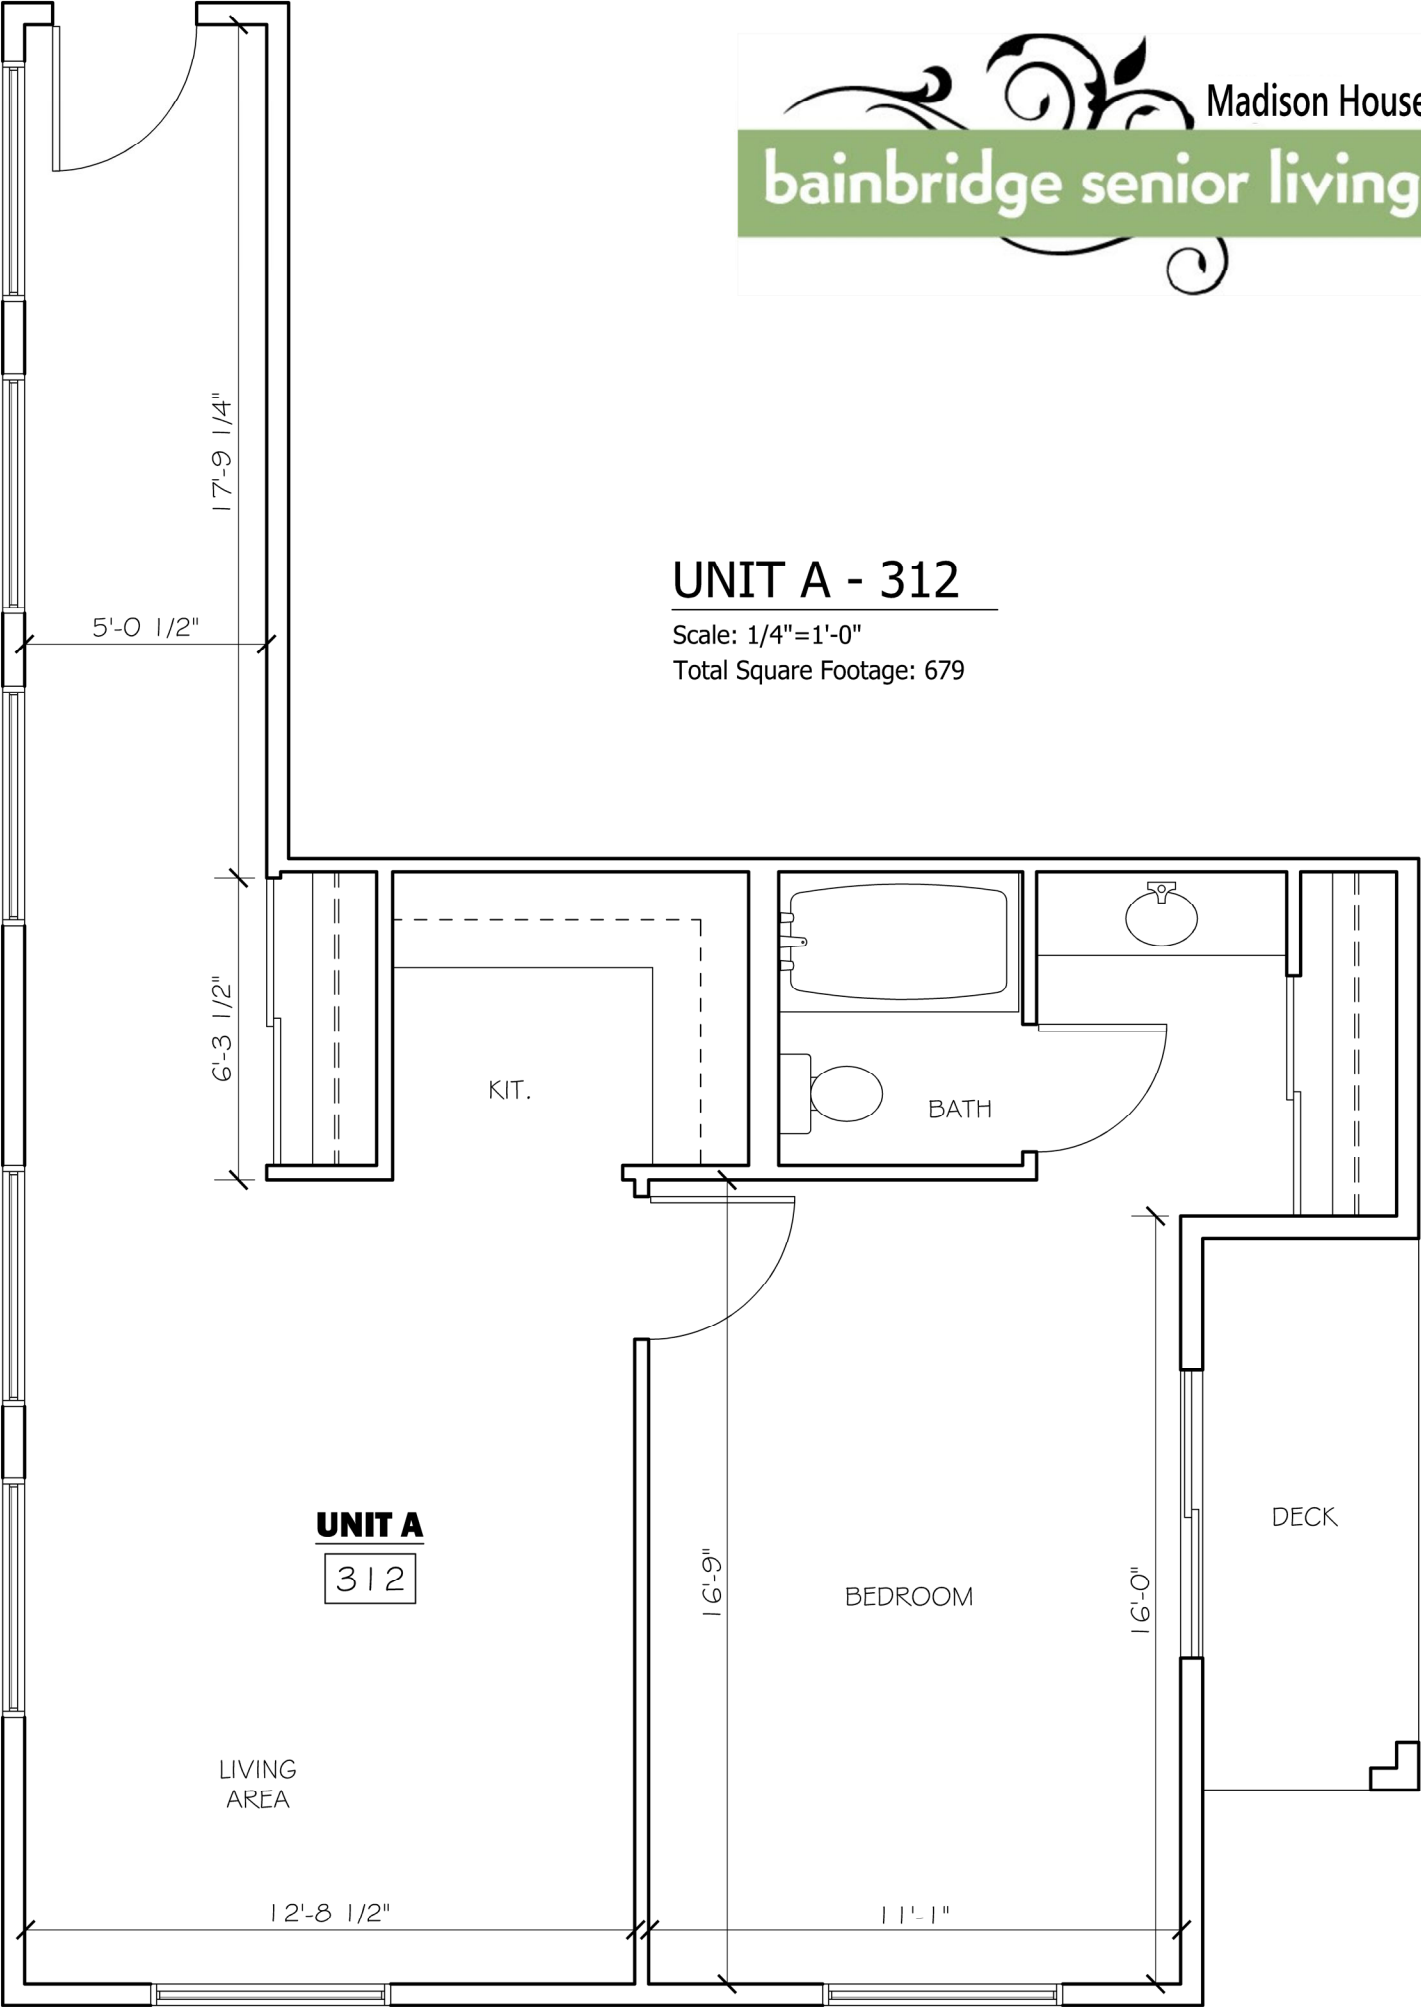

## UNIT G 305A

Scale: 1/4"=1'-0"

Total Square Footage: 718

**UNIT E - 306**

Scale: 1/4"=1'-0"

Total Square Footage: 606

**UNIT E - 307**

Scale: 3/16"=1'-0"

Total Square Footage: 805

## UNIT H - 308A

Scale: 1/4"=1'-0"

Total Square Footage: 360

## UNIT J - 308B

Scale: 1/4"=1'-0"

Total Square Footage: 416

**UNIT A - 312**

Scale: 1/4"=1'-0"  
Total Square Footage: 679