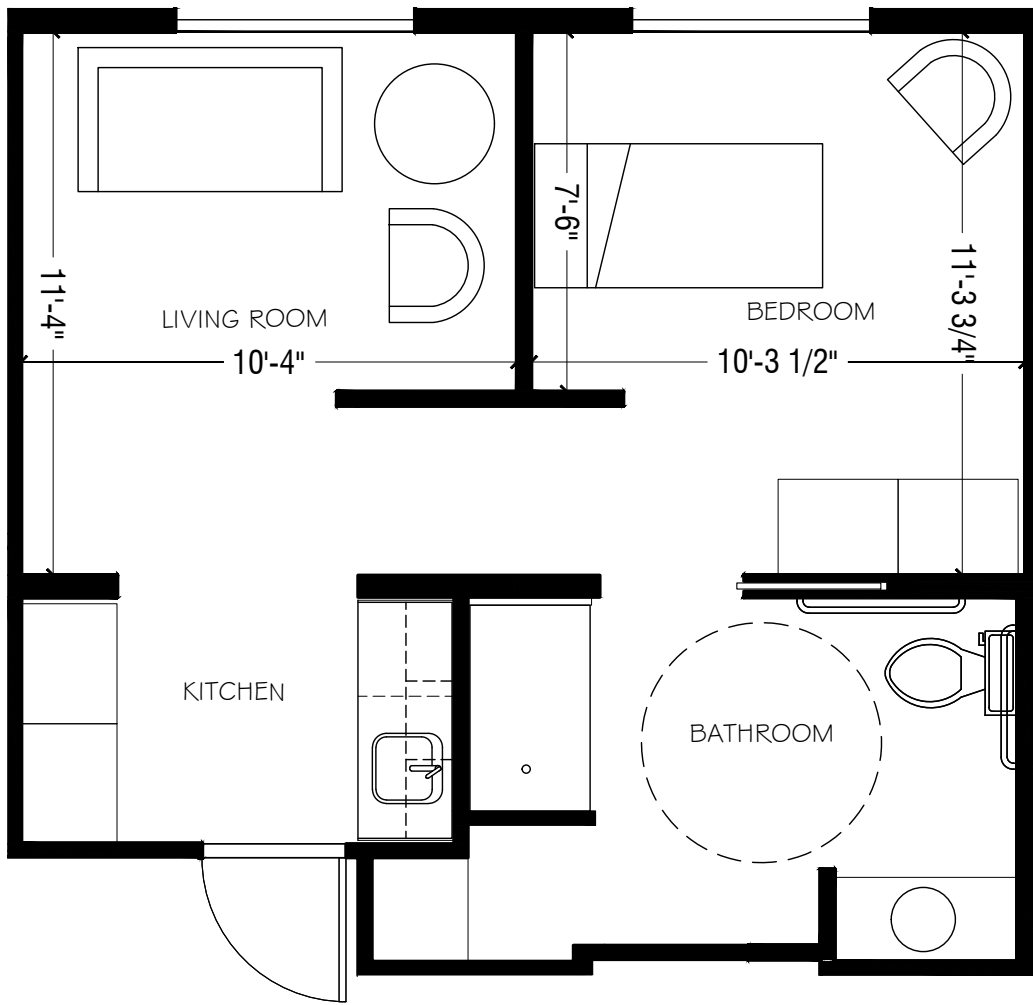

TWO BEDROOM - UNIT 418A - 474 sf

ONE BEDROOM - UNIT 420B - 381 sf

STUDIO - UNIT 426 - 260 sf