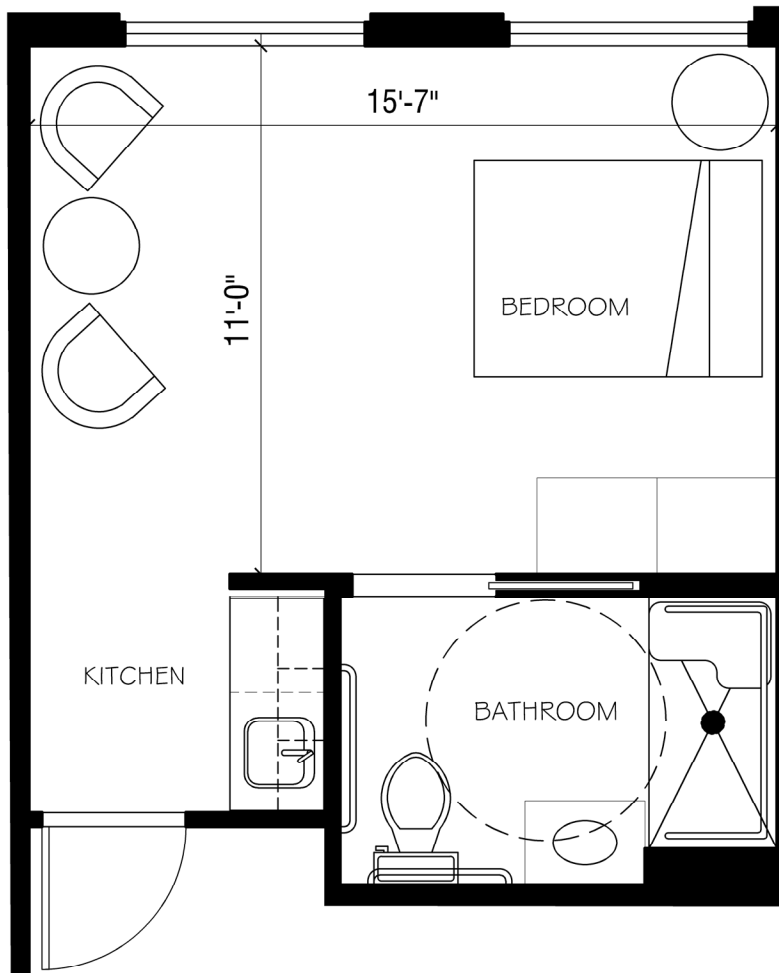

TWO BEDROOM - UNIT 418A - 474 sf

ONE BEDROOM - UNIT 420B - 381 sf

STUDIO - UNIT 426 - 260 sf