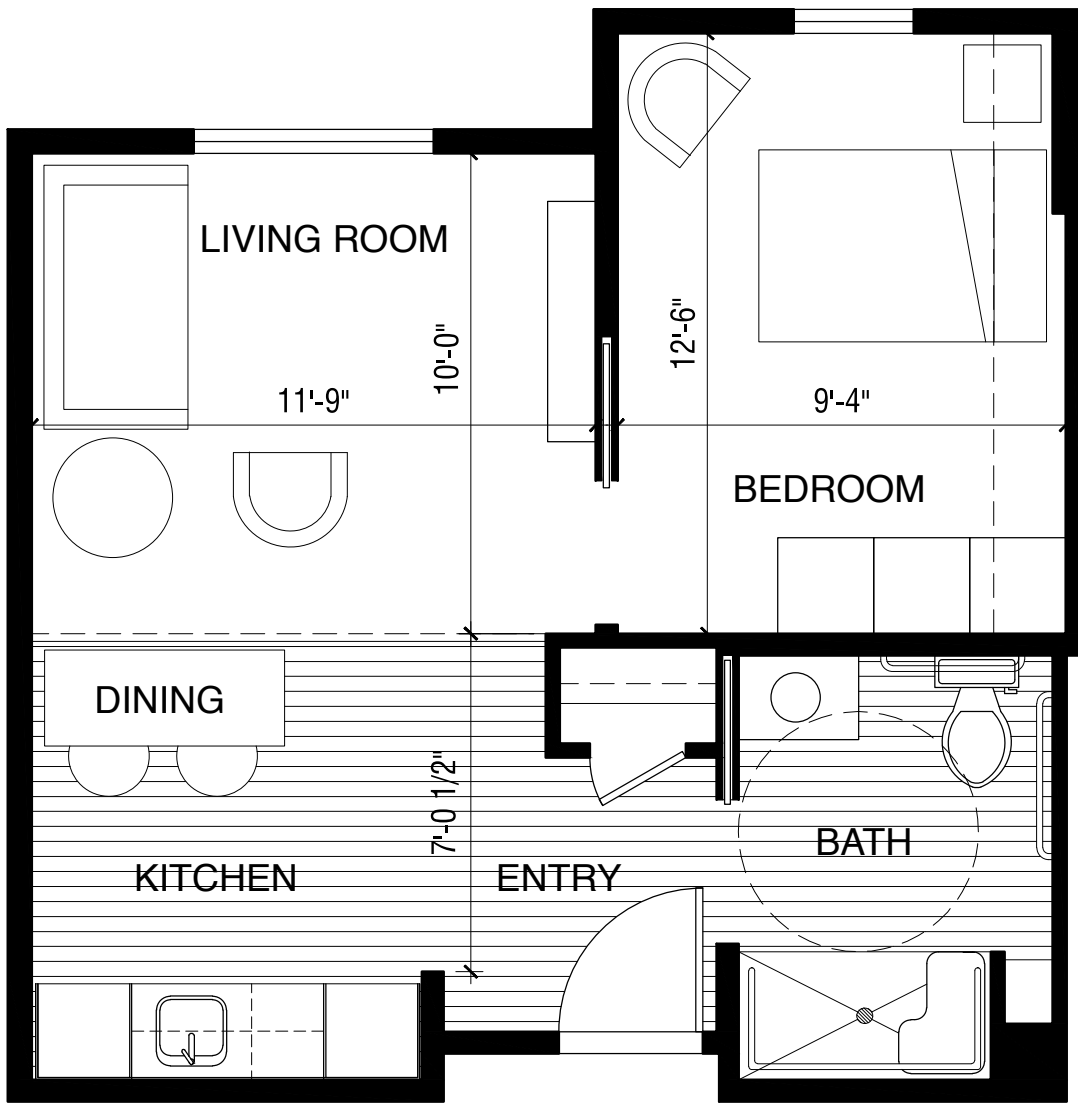

ONE-BEDROOM - UNIT 138 - 408 sf

ONE-BEDROOM - UNIT 232 - 427 sf