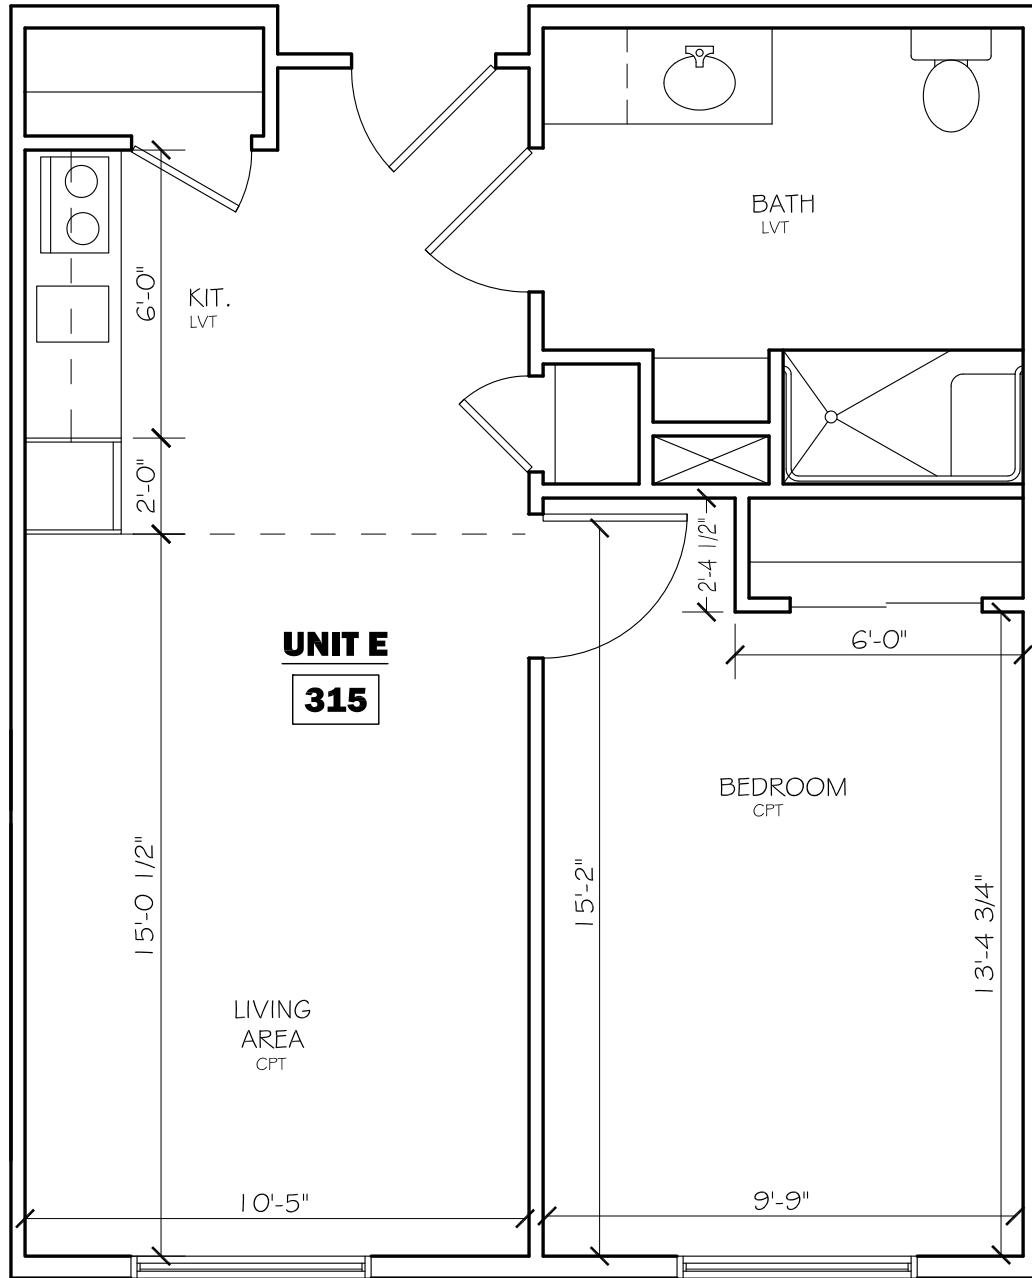

UNIT A - 106

Scale: 1/4"=1'-0"

Total Square Footage:415

UNIT G
206

UNIT G - 206

Scale: 1/4"=1'-0"
 Total Square Footage: 483

UNIT K - 303

Scale: 3/16"=1'-0"

Total Square Footage: 383

UNIT L- 310

Scale: 3/16"=1'-0"

Total Square Footage: 798

UNIT E - 315

Scale: 1/4" = 1'-0"
 Total Square Footage: 510