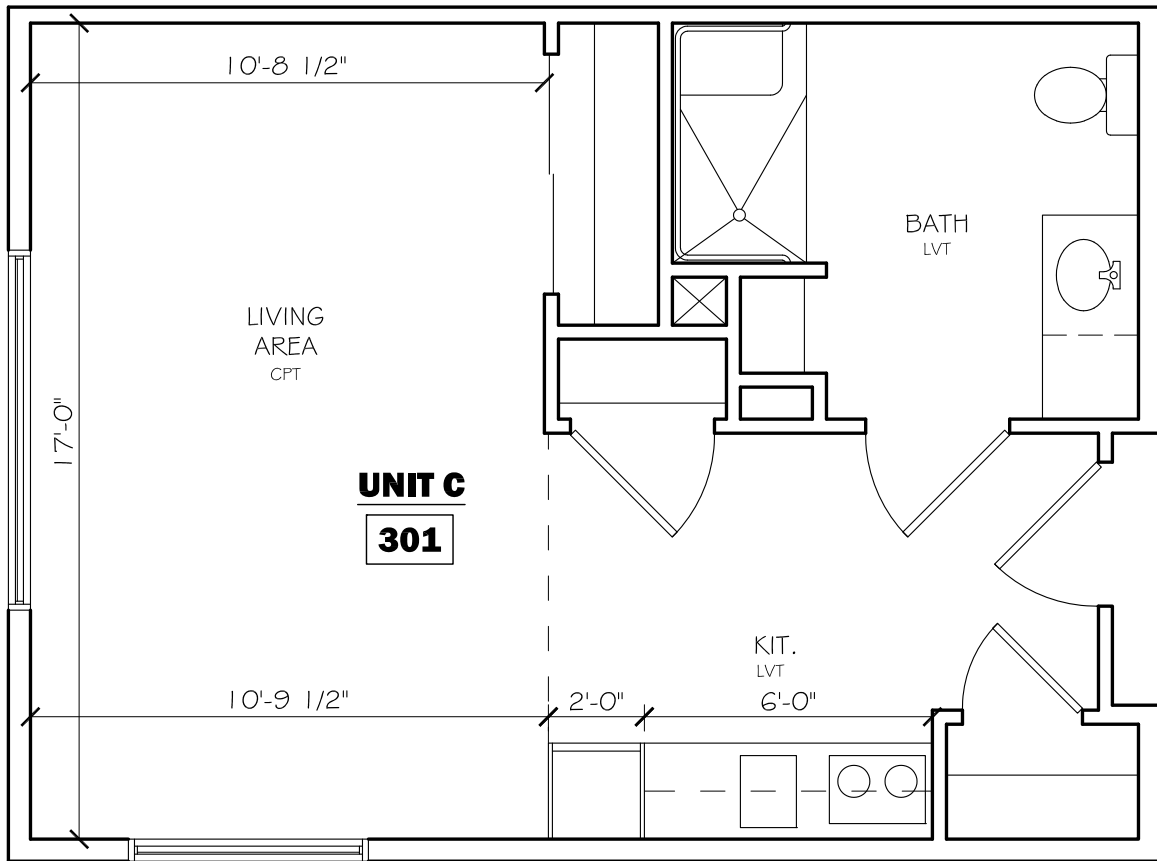

UNIT A - 106

Scale: 1/4"=1'-0"

Total Square Footage:415

UNIT G
206

UNIT G - 206

Scale: 1/4"=1'-0"
 Total Square Footage: 483

UNIT K - 303

Scale: 3/16"=1'-0"

Total Square Footage: 383

UNIT L- 310

Scale: 3/16"=1'-0"

Total Square Footage: 798

UNIT E - 315

Scale: 1/4" = 1'-0"
 Total Square Footage: 510