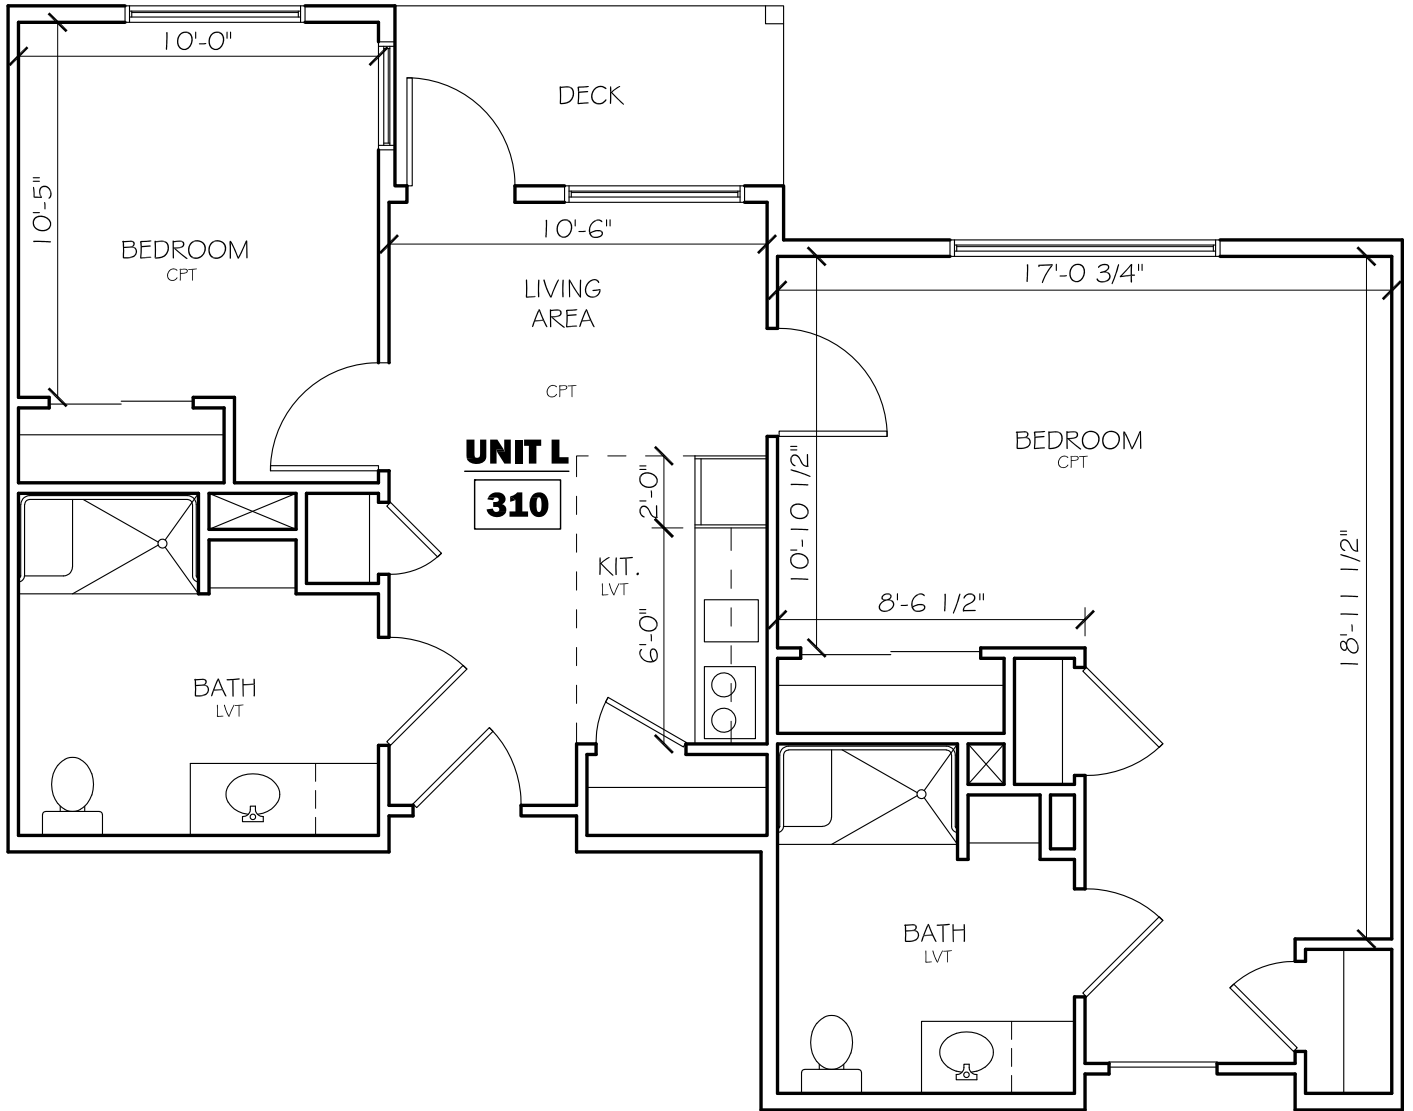

UNIT A - 106

Scale: 1/4"=1'-0"

Total Square Footage:415

UNIT G
206

UNIT G - 206

Scale: 1/4"=1'-0"
 Total Square Footage: 483

UNIT K - 303

Scale: 3/16"=1'-0"

Total Square Footage: 383

UNIT L- 310

Scale: 3/16"=1'-0"

Total Square Footage: 798

UNIT E - 315

Scale: 1/4" = 1'-0"
 Total Square Footage: 510