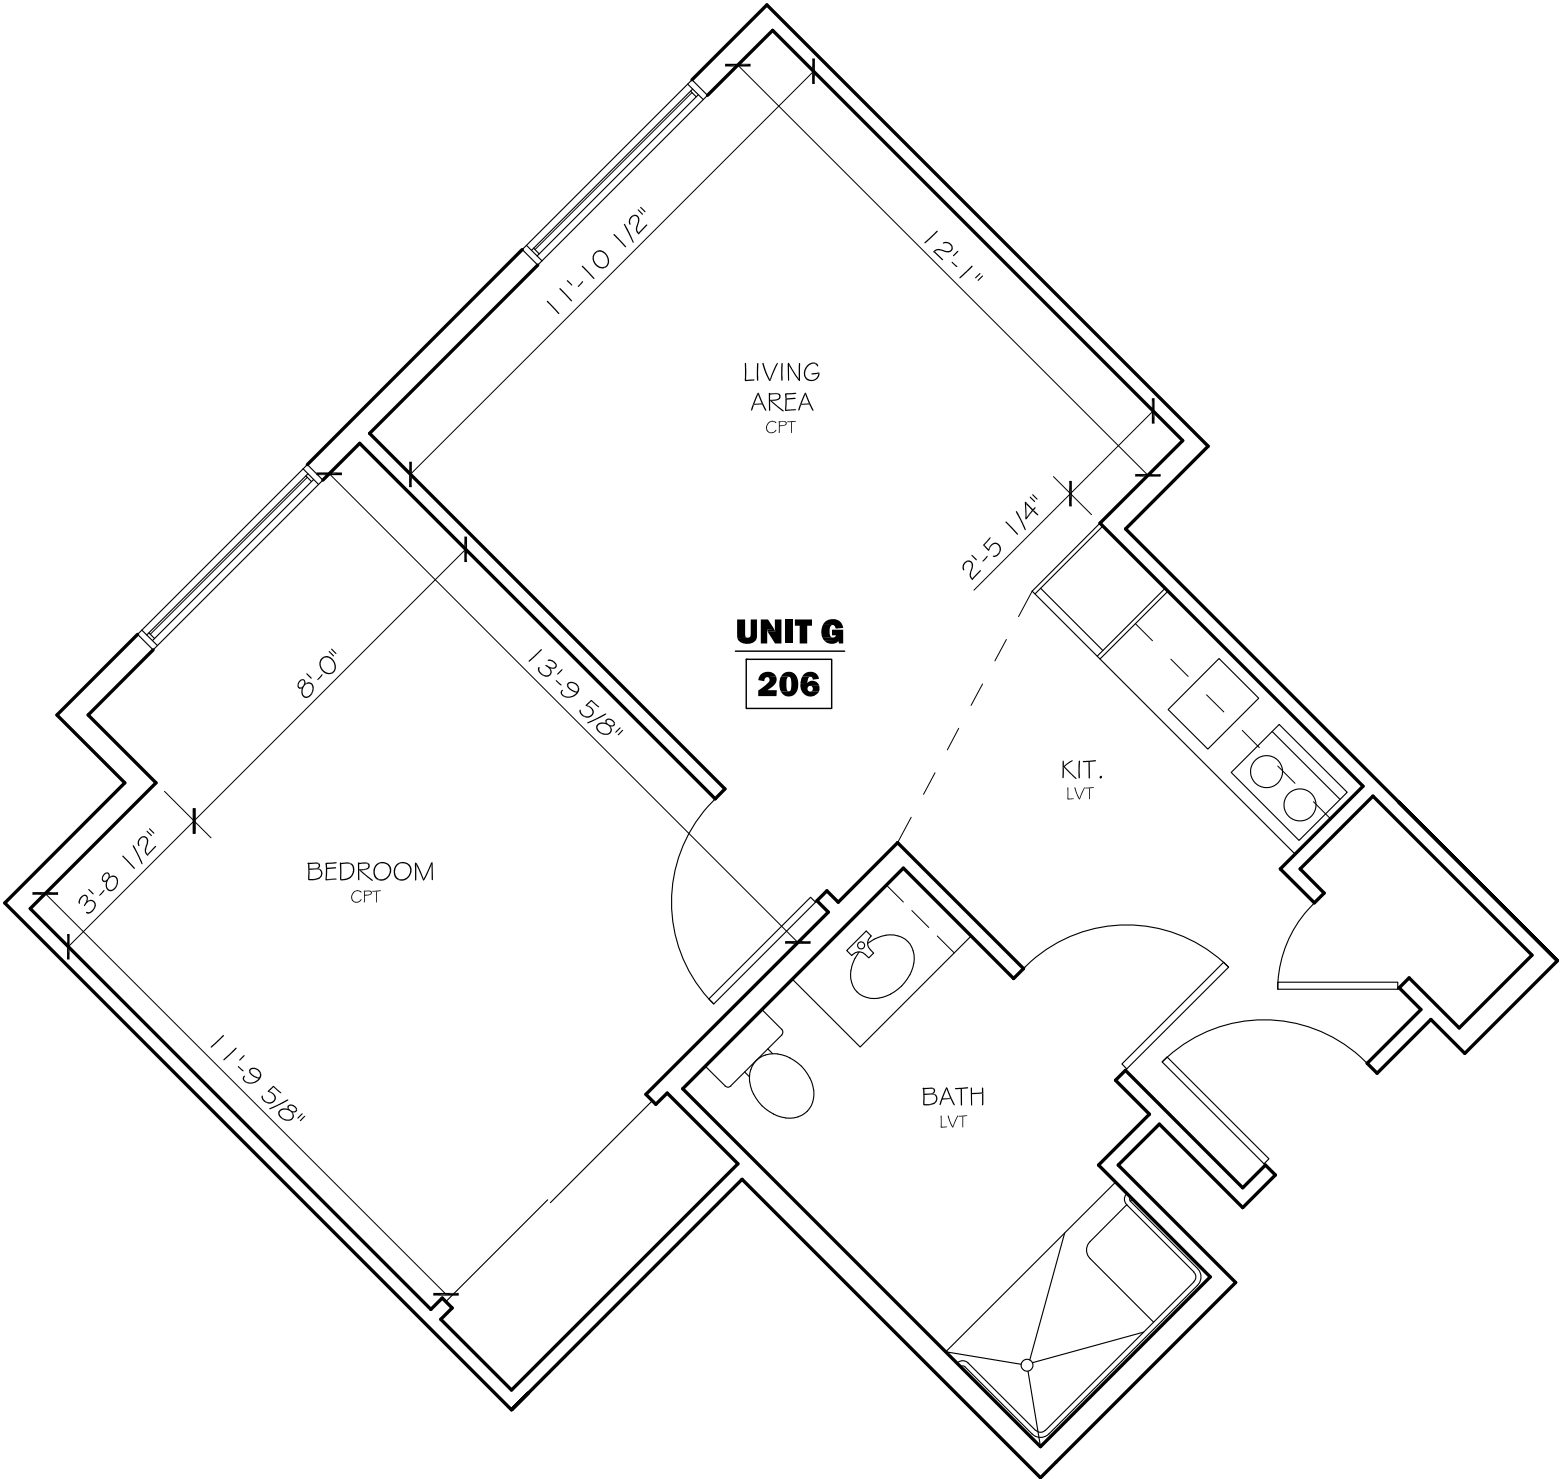

UNIT A - 106

Scale: 1/4"=1'-0"

Total Square Footage:415

UNIT G
206

UNIT G - 206

Scale: 1/4"=1'-0"
 Total Square Footage: 483

UNIT K - 303

Scale: 3/16"=1'-0"

Total Square Footage: 383

UNIT L- 310

Scale: 3/16"=1'-0"

Total Square Footage: 798

UNIT E - 315

Scale: 1/4" = 1'-0"
 Total Square Footage: 510